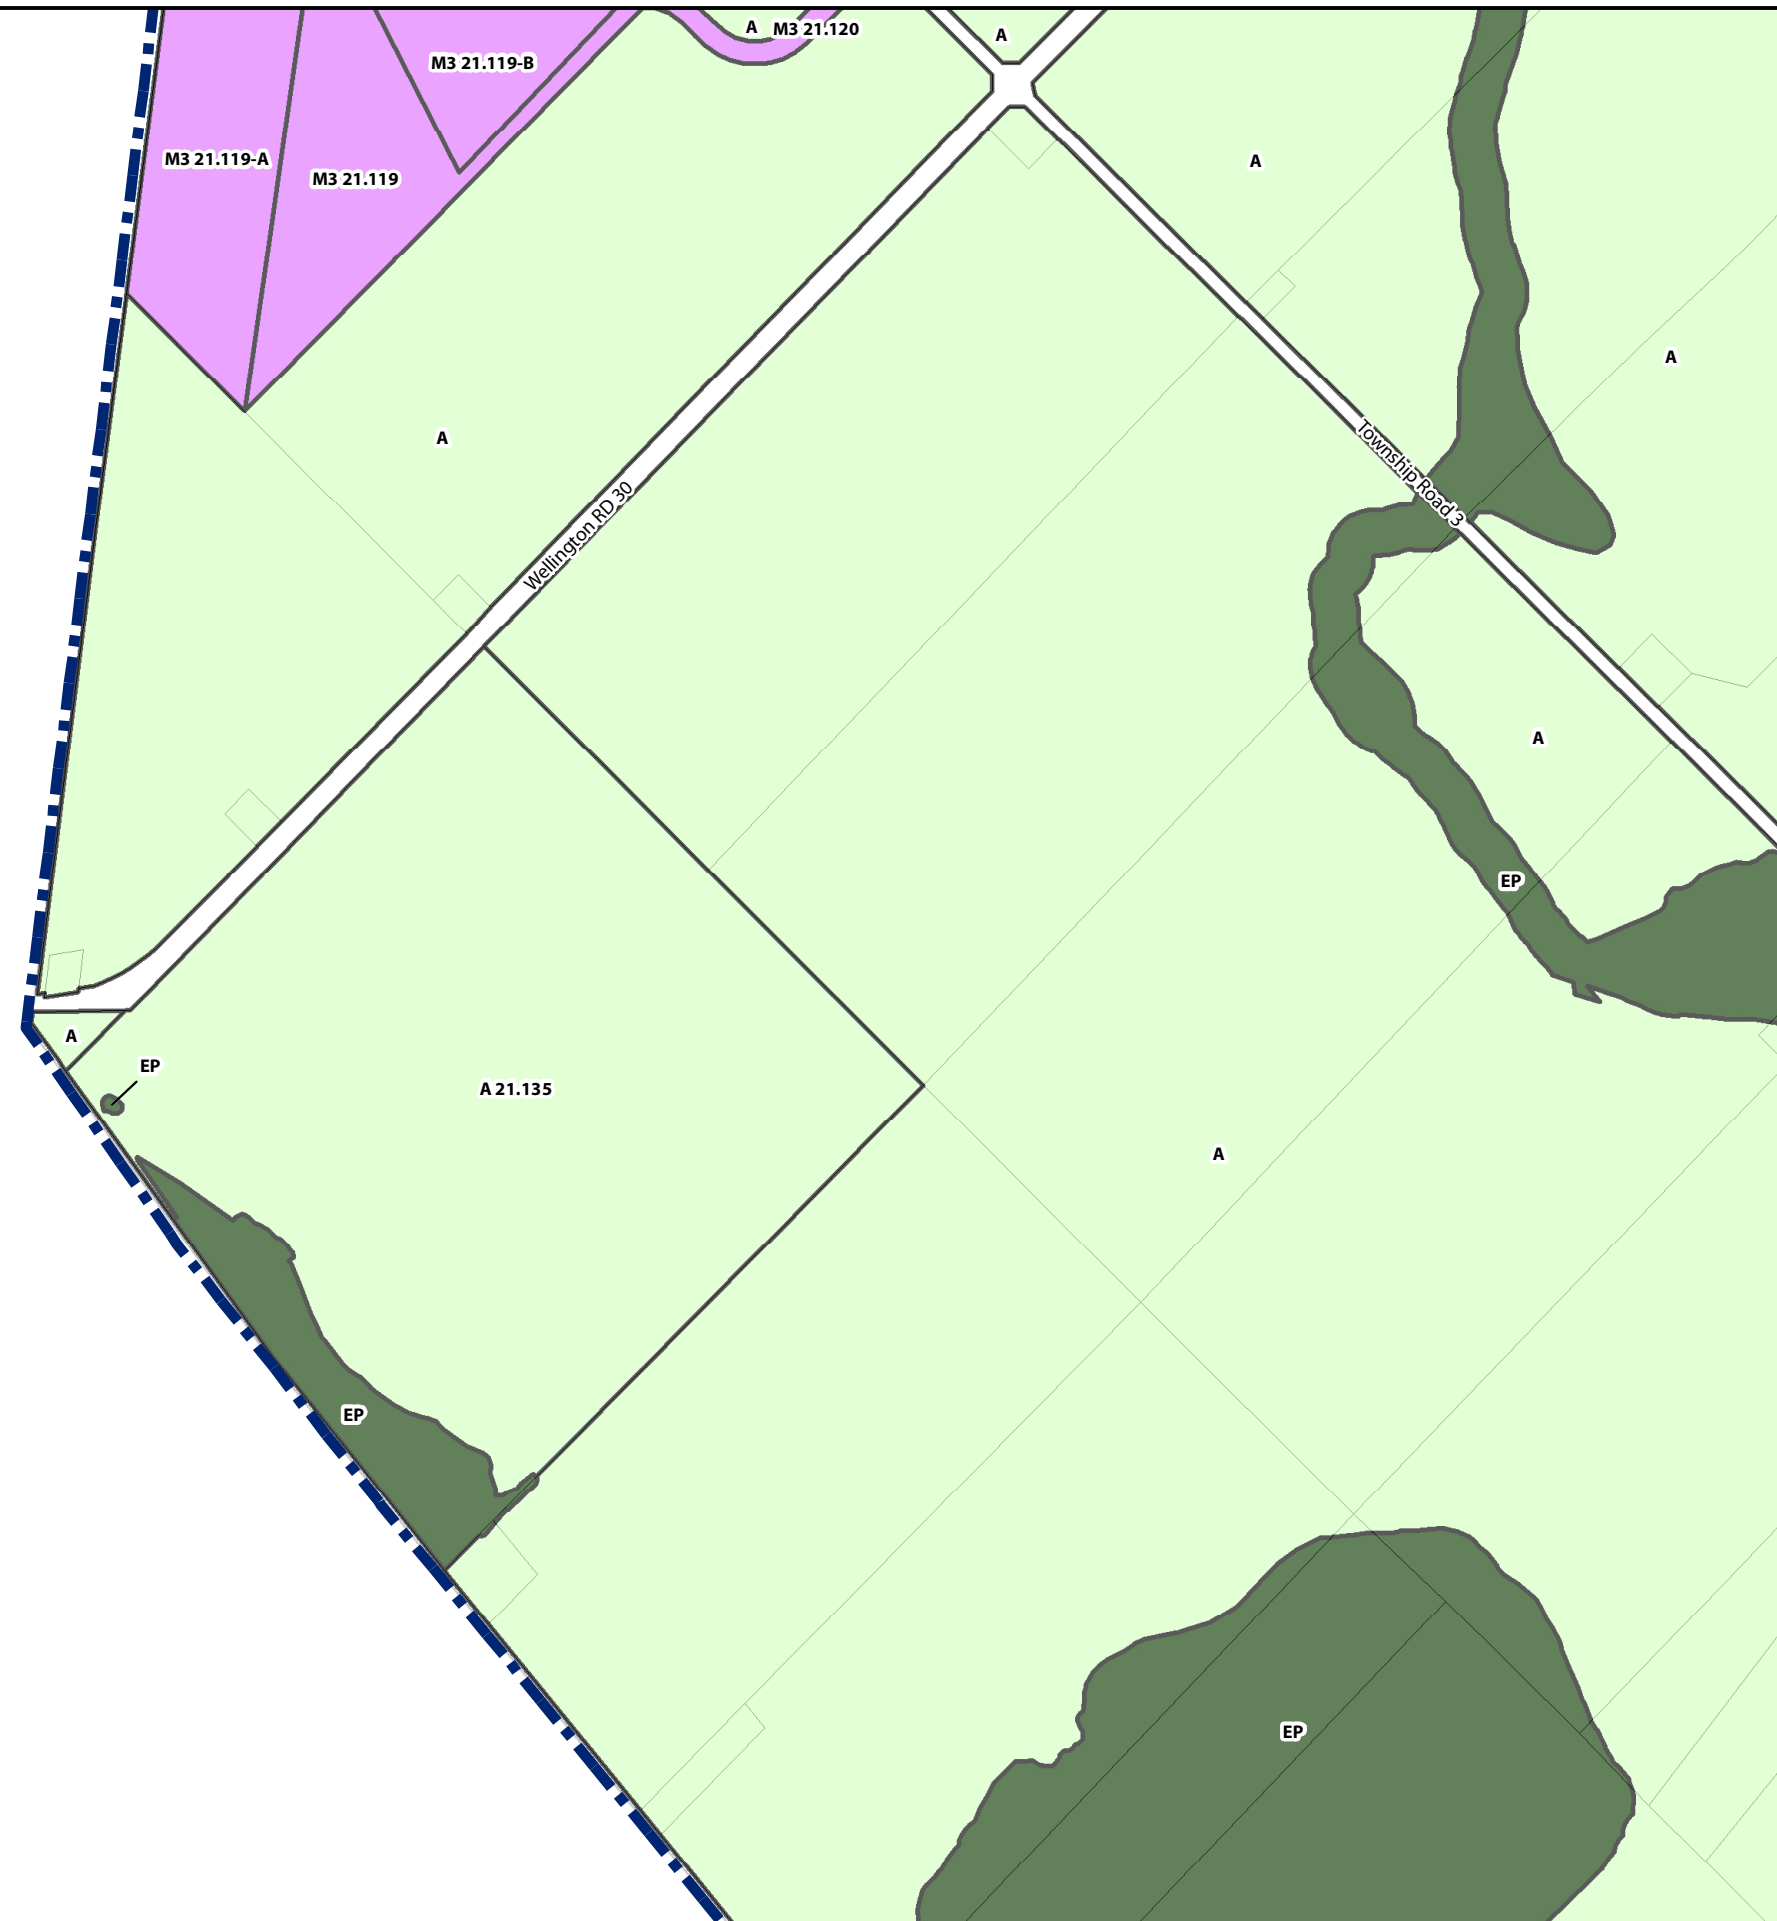

Schedule A Map 9

Neighbouring Maps

13	14	15
	9	10
	5	6

Township Of
Woolwich

Legend

- Township Boundary
- Property Boundary

Zoning

- Agricultural (A)
- Environmental Protection (EP)
- Extractive Industrial (M3)

To be read in conjunction with Zoning By-law 40/2016
DO NOT USE FOR SURVEY OR NAVIGATION PURPOSES
This map is for reference only and may not be accurate.
Some data gathered by Wellington County, 2016.
Includes material which is copyright of the Queen's Printer for Ontario.